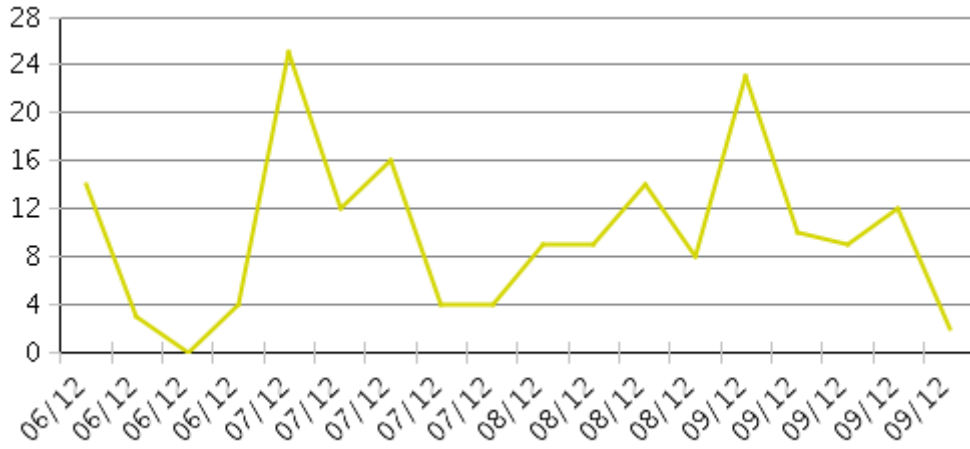

STATENS
NATUR
OPPSYN

Sjunkhatten_Røsvikdalen

Period Analysed : Monday 04 June 2012 to Monday 29 October 2012

Google

Key Figures

- Total Traffic for the Period Analysed : 178
- Daily Average : 1
- Monthly Average : 44
- Busiest Day of the Week : Sunday
- Busiest Days of the Period Analysed :
 1. Sunday 02 September 2012 (22)
 2. Thursday 07 June 2012 (14)
 3. Saturday 29 September 2012 (10)
- Distribution by Direction :

SjunkhattenRøsvikdalen_IN : 61%

SjunkhattenRøsvikdalen_OUT : 39%

Sjunkhatten_Røsvikdalen

Period Analysed : Monday 04 June 2012 to Monday 29 October 2012

Weekly Traffic

Weekly Profile

Hourly Profile during The Weekdays

Hourly Profile during the Weekend