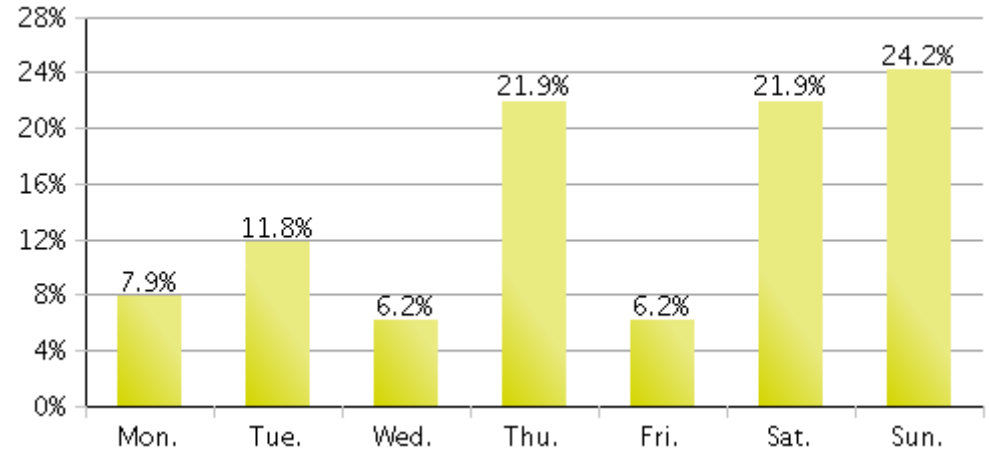

STATENS
NATUR
OPPSYN

Sjunkhatten_Røsvikdalen

Period Analysed : Monday 04 June 2012 to Monday 29 October 2012

Google

Key Figures

- Total Traffic for the Period Analysed : 178
- Daily Average : 1
- Monthly Average : 44
- Busiest Day of the Week : Sunday
- Busiest Days of the Period Analysed :
 1. Sunday 02 September 2012 (22)
 2. Thursday 07 June 2012 (14)
 3. Saturday 29 September 2012 (10)
- Distribution by Direction :

SjunkhattenRøsvikdalen_IN : 61%

SjunkhattenRøsvikdalen_OUT : 39%

Sjunkhatten_Røsvikdalen

Period Analysed : Monday 04 June 2012 to Monday 29 October 2012

Weekly Traffic

Weekly Profile

Hourly Profile during The Weekdays

Hourly Profile during the Weekend