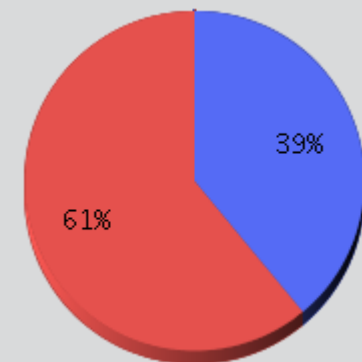

STATENS
NATUR
OPPSYN

Sjunkhatten_Røsvikdalen

Period Analysed : Monday 04 June 2012 to Monday 29 October 2012

Google

Key Figures

- Total Traffic for the Period Analysed : 178
- Daily Average : 1
- Monthly Average : 44
- Busiest Day of the Week : Sunday
- Busiest Days of the Period Analysed :
 1. Sunday 02 September 2012 (22)
 2. Thursday 07 June 2012 (14)
 3. Saturday 29 September 2012 (10)
- Distribution by Direction :

SjunkhattenRøsvikdalen_IN : 61%

SjunkhattenRøsvikdalen_OUT : 39%

Sjunkhatten_Røsvikdalen

Period Analysed : Monday 04 June 2012 to Monday 29 October 2012

Weekly Traffic

Weekly Profile

Hourly Profile during The Weekdays